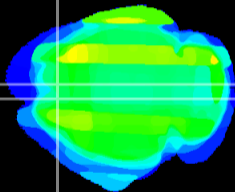

Coronal

Sagittal-R

Sagittal-L

ViBrism: CX24843  
Horizontal

Cx motor