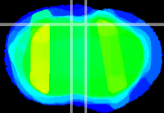

Coronal

Sagittal-R

Sagittal-L

ViBrism: CX24843  
Horizontal

Cx motor