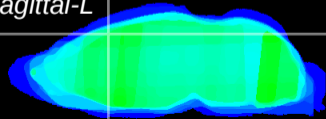

Coronal

Sagittal-R

Sagittal-L

ViBrism: CX24843  
Horizontal

Cx motor