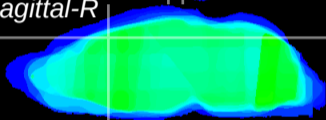

Coronal

Sagittal-R

Sagittal-L

ViBrism: CX24843  
Horizontal

Cx motor