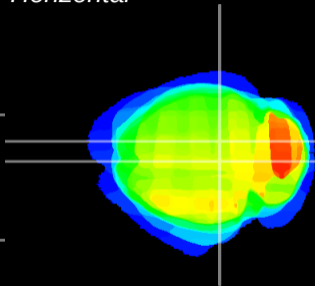

Coronal

Sagittal-R

Sagittal-L

ViBrism: CX24845
Horizontal

SC