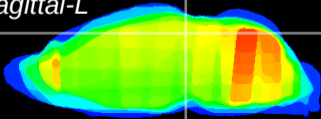

Coronal

Sagittal-R

Sagittal-L

ViBrism: CX24845
Horizontal

SC