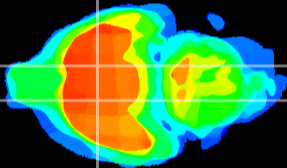

Coronal

Sagittal-R

Sagittal-L

ViBrism: CX24846  
Horizontal

LH