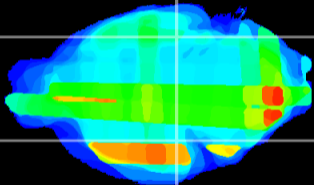

Coronal

Sagittal-R

Sagittal-L

ViBrism: CX24849
Horizontal

ventral S