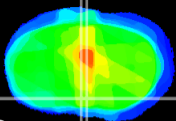

Coronal

Sagittal-R

Sagittal-L

ViBrism: CX24852
Horizontal

MPA