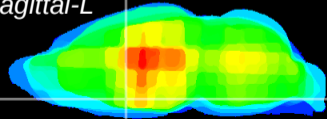

Coronal

Sagittal-R

Sagittal-L

ViBrism: CX24852
Horizontal

MPA