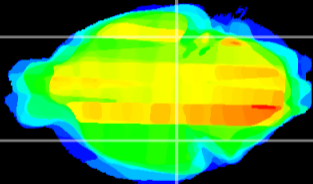

Coronal

Sagittal-R

Sagittal-L

ViBrism: CX24857
Horizontal

ventral S