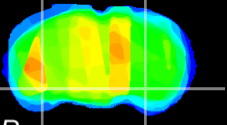

Coronal

Sagittal-R

Sagittal-L

ViBrism: CX24857
Horizontal

ventral S