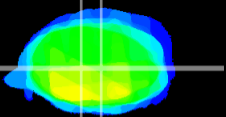

Coronal

Sagittal-R

Sagittal-L

ViBriSM: CX24860
Horizontal

MVe