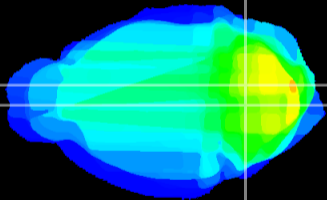

Coronal

Sagittal-R

Sagittal-L

ViBriSM: CX24860
Horizontal

MVe