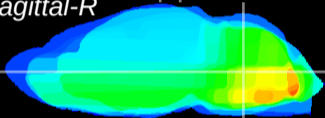

Coronal

Sagittal-R

Sagittal-L

ViBriSM: CX24860
Horizontal

MVe