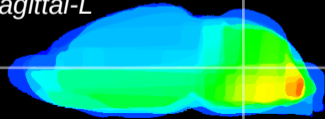

Coronal

Sagittal-R

Sagittal-L

ViBriSM: CX24860
Horizontal

MVe