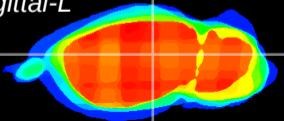

Coronal

Sagittal-R

Sagittal-L

ViBrism: CX24862
Horizontal

LG