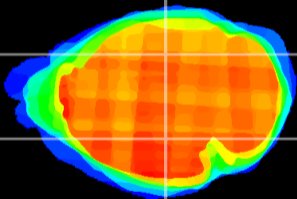

Coronal

Sagittal-R

Sagittal-L

ViBrism: CX24862
Horizontal

LG