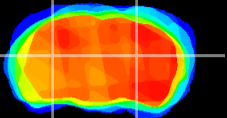

Coronal

Sagittal-R

Sagittal-L

ViBrism: CX24862
Horizontal

LG