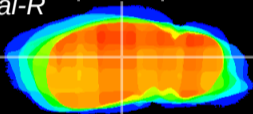

Coronal

Sagittal-R

Sagittal-L

ViBrism: CX24862
Horizontal

LG