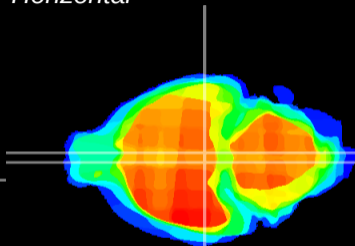

Coronal

Sagittal-R

Sagittal-L

ViBrism: CX24862
Horizontal

M