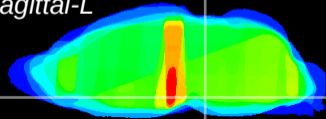

Coronal

Sagittal-R

Sagittal-L

ViBrism: CX24864
Horizontal

Pn