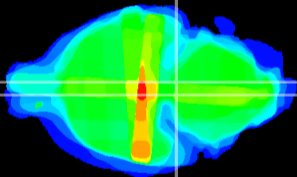

Coronal

Sagittal-R

Sagittal-L

ViBrism: CX24864
Horizontal

Pn