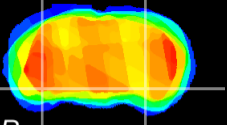

Coronal

Sagittal-R

Sagittal-L

ViBrism: CX24879
Horizontal

ventral S