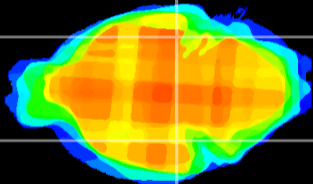

Coronal

Sagittal-R

Sagittal-L

ViBrism: CX24879
Horizontal

ventral S