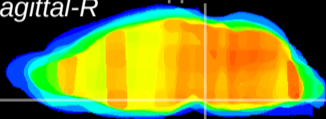

Coronal

Sagittal-R

Sagittal-L

ViBrism: CX24881
Horizontal

Pn