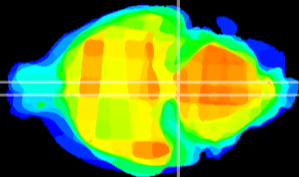

Coronal

Sagittal-R

Sagittal-L

ViBrism: CX24881
Horizontal

Pn