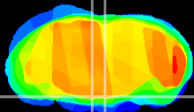

Coronal

Sagittal-R

Sagittal-L

ViBrism: CX24881
Horizontal

Pn