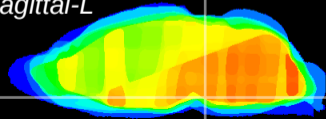

Coronal

Sagittal-R

Sagittal-L

ViBrism: CX24881
Horizontal

Pn