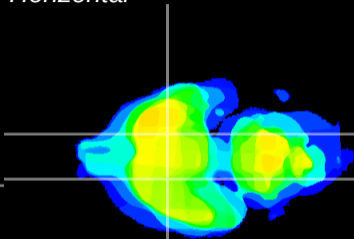

Coronal

Sagittal-R

Sagittal-L

ViBriSM: CX24897
Horizontal

S0