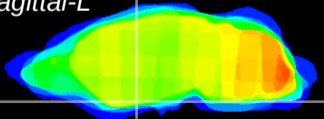

Coronal

Sagittal-R

Sagittal-L

ViBriSM: CX24897
Horizontal

S0