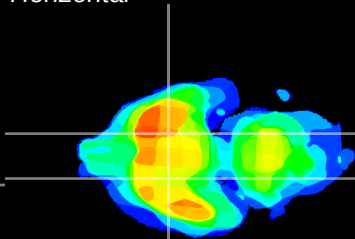

Coronal

Sagittal-R

Sagittal-L

ViBrism: CX24917
Horizontal

S0