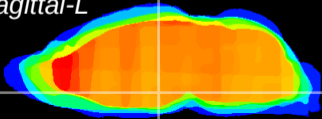

Coronal

Sagittal-R

Sagittal-L

ViBrism: CX24925
Horizontal

DM