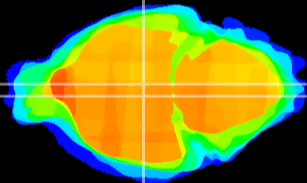

Coronal

Sagittal-R

Sagittal-L

ViBrism: CX24925
Horizontal

DM