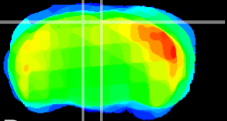

Coronal

Sagittal-R

Sagittal-L

ViBrism: CX24927
Horizontal

RS