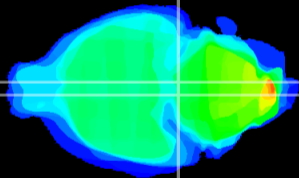

Coronal

Sagittal-R

Sagittal-L

ViBrism: CX24937
Horizontal

Pn