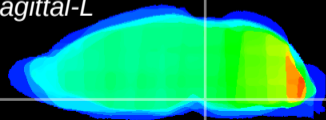

Coronal

Sagittal-R

Sagittal-L

ViBrism: CX24937
Horizontal

Pn