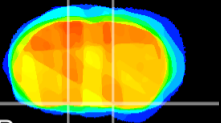

Coronal

Sagittal-R

Sagittal-L

ViBrism: CX24941
Horizontal

S0