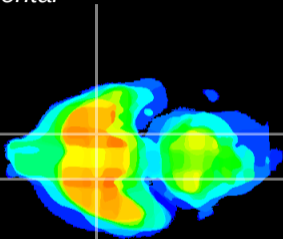

Coronal

Sagittal-R

Sagittal-L

ViBrism: CX24941
Horizontal

S0