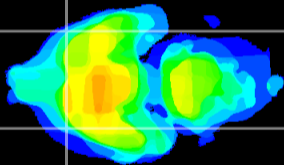

Coronal

Sagittal-R

Sagittal-L

ViBrism: CX24943
Horizontal

Pir