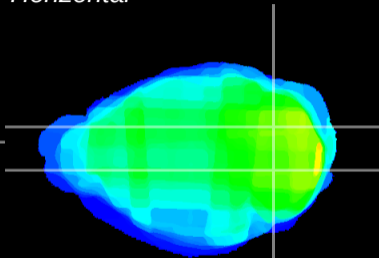

*Coronal*

*Sagittal-R*

*Sagittal-L*

ViBrism: CX24954  
*Horizontal*

Cb nucleus