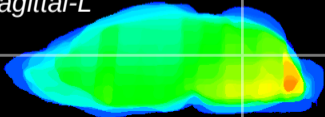

*Coronal*

*Sagittal-R*

*Sagittal-L*

ViBrism: CX24954  
*Horizontal*

Cb nucleus