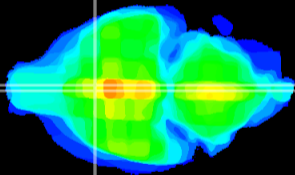

Coronal

Sagittal-R

Sagittal-L

ViBrism: CX24958
Horizontal

MPA