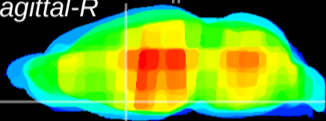

Coronal

Sagittal-R

Sagittal-L

ViBrism: CX24958
Horizontal

MPA