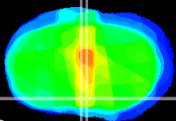

Coronal

Sagittal-R

Sagittal-L

ViBrism: CX24958
Horizontal

MPA