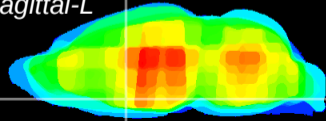

Coronal

Sagittal-R

Sagittal-L

ViBrism: CX24958
Horizontal

MPA