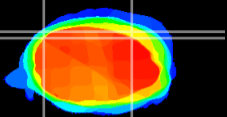

Coronal

Sagittal-R

Sagittal-L

ViBrism: CX24960
Horizontal

Cb lobe