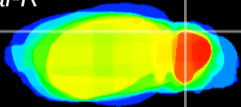

Coronal

Sagittal-R

Sagittal-L

ViBrism: CX24960
Horizontal

Cb lobe