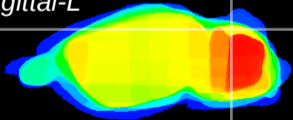

Coronal

Sagittal-R

Sagittal-L

ViBrism: CX24960
Horizontal

Cb lobe