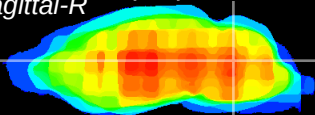

Coronal

Sagittal-R

Sagittal-L

ViBrism: CX24968
Horizontal

Cb nucleus