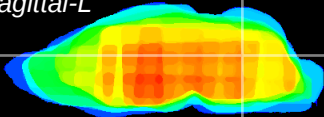

Coronal

Sagittal-R

Sagittal-L

ViBrism: CX24968
Horizontal

Cb nucleus