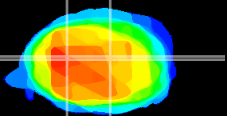

Coronal

Sagittal-R

Sagittal-L

ViBrism: CX24968
Horizontal

Cb nucleus