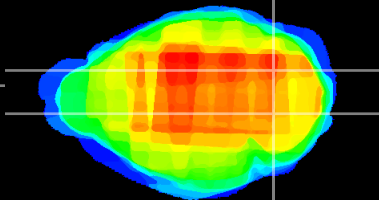

Coronal

Sagittal-R

Sagittal-L

ViBrism: CX24968
Horizontal

Cb nucleus