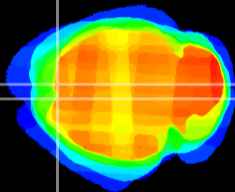

Coronal

Sagittal-R

Sagittal-L

ViBrism: CX24969
Horizontal

Cx motor