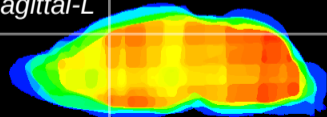

Coronal

Sagittal-R

Sagittal-L

ViBrism: CX24969
Horizontal

Cx motor