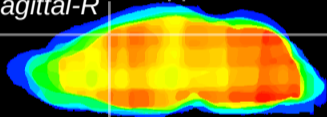

Coronal

Sagittal-R

Sagittal-L

ViBrism: CX24969
Horizontal

Cx motor