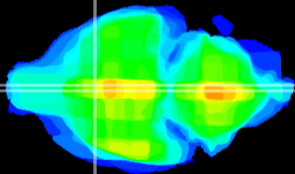

Coronal

Sagittal-R

Sagittal-L

ViBrism: CX24972
Horizontal

MPA