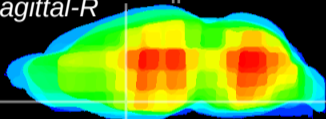

Coronal

Sagittal-R

Sagittal-L

ViBrism: CX24972
Horizontal

MPA