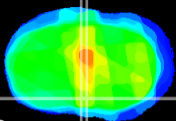

Coronal

Sagittal-R

Sagittal-L

ViBrism: CX24972
Horizontal

MPA