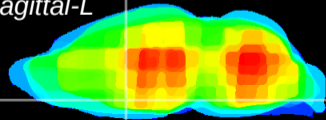

Coronal

Sagittal-R

Sagittal-L

ViBrism: CX24972
Horizontal

MPA