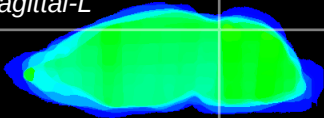

Coronal

Sagittal-R

Sagittal-L

ViBrism: CX24985
Horizontal

IC