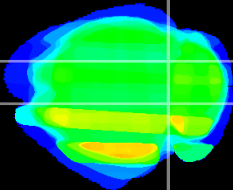

Coronal

Sagittal-R

Sagittal-L

ViBrism: CX24985
Horizontal

IC