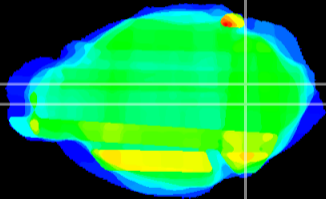

*Coronal*

*Sagittal-R*

*Sagittal-L*

ViBrism: CX24985  
*Horizontal*

MVe