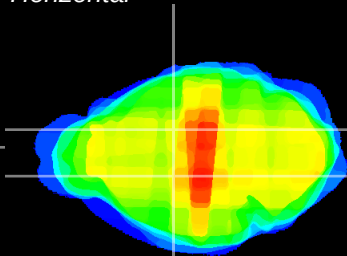

Coronal

Sagittal-R

Sagittal-L

ViBrism: CX24987
Horizontal

VA/VL