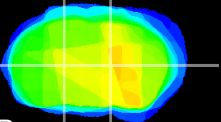

Coronal

Sagittal-R

Sagittal-L

ViBrism: CX24987
Horizontal

VA/VL