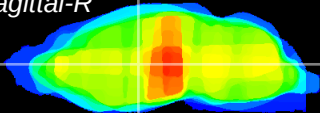

Coronal

Sagittal-R

Sagittal-L

ViBrism: CX24987
Horizontal

VA/VL