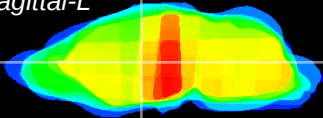

Coronal

Sagittal-R

Sagittal-L

ViBrism: CX24987
Horizontal

VA/VL