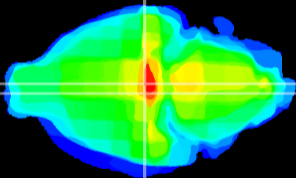

Coronal

Sagittal-R

Sagittal-L

ViBrism: CX24989
Horizontal

M