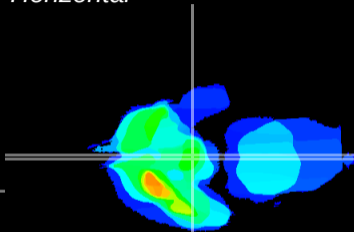

Coronal

Sagittal-R

Sagittal-L

ViBrism: CX24992
Horizontal

ME