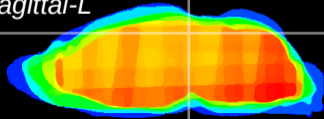

Coronal

Sagittal-R

Sagittal-L

ViBrism: CX24992
Horizontal

SC