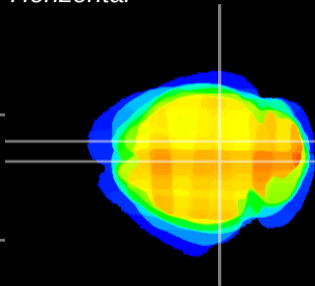

Coronal

Sagittal-R

Sagittal-L

ViBrism: CX24992
Horizontal

SC