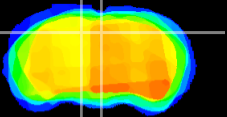

Coronal

Sagittal-R

Sagittal-L

ViBrism: CX24992
Horizontal

SC