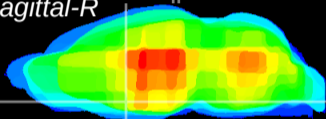

Coronal

Sagittal-R

Sagittal-L

ViBrism: CX24994
Horizontal

MPA