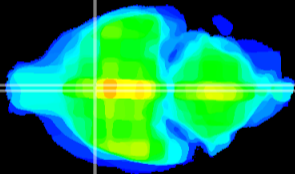

Coronal

Sagittal-R

Sagittal-L

ViBrism: CX24994
Horizontal

MPA