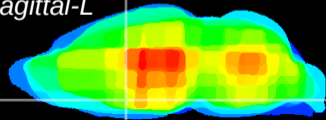

Coronal

Sagittal-R

Sagittal-L

ViBrism: CX24994
Horizontal

MPA