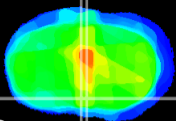

Coronal

Sagittal-R

Sagittal-L

ViBrism: CX24994
Horizontal

MPA