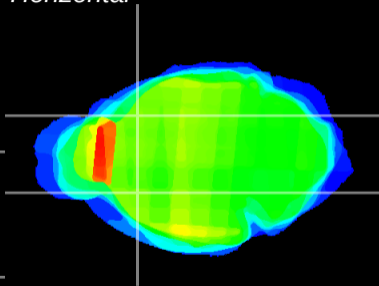

Coronal

Sagittal-R

Sagittal-L

ViBrisM: CX25020
Horizontal

CPU lateral