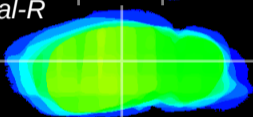

Coronal

Sagittal-R

Sagittal-L

ViBrism: CX25020
Horizontal

LG