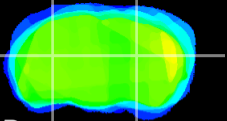

Coronal

Sagittal-R

Sagittal-L

ViBrism: CX25020
Horizontal

LG