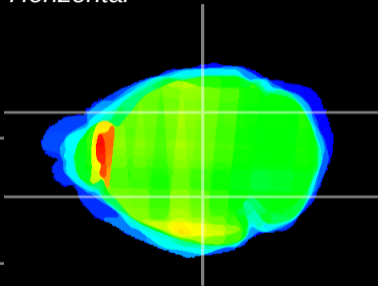

Coronal

Sagittal-R

Sagittal-L

ViBrism: CX25020
Horizontal

LG