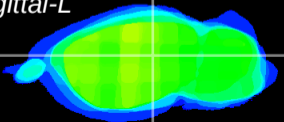

Coronal

Sagittal-R

Sagittal-L

ViBrism: CX25020
Horizontal

LG