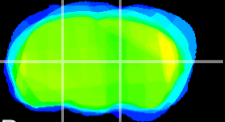

Coronal

Sagittal-R

Sagittal-L

ViBrism: CX25020
Horizontal

VPM/VPL