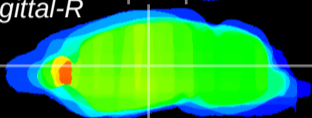

Coronal

Sagittal-R

Sagittal-L

ViBrism: CX25020
Horizontal

VPM/VPL