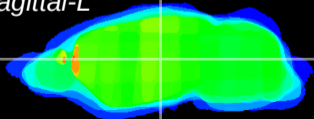

Coronal

Sagittal-R

Sagittal-L

ViBrism: CX25020
Horizontal

VPM/VPL