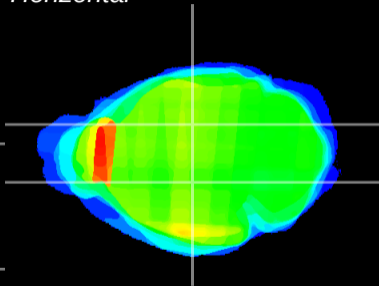

Coronal

Sagittal-R

Sagittal-L

ViBrism: CX25020
Horizontal

VPM/VPL