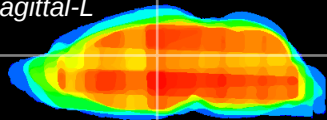

Coronal

Sagittal-R

Sagittal-L

ViBrism: CX25030
Horizontal

Hb