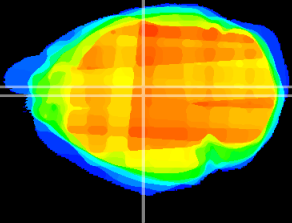

Coronal

Sagittal-R

Sagittal-L

ViBrism: CX25030
Horizontal

Hb