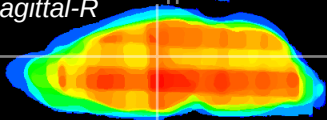

Coronal

Sagittal-R

Sagittal-L

ViBrism: CX25030
Horizontal

Hb