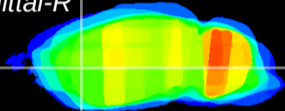

Coronal

Sagittal-R

Sagittal-L

ViBriSM: CX25033  
Horizontal

CPU lateral