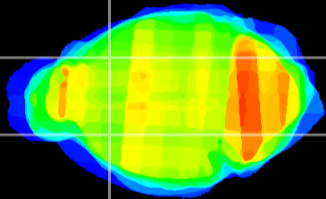

Coronal

Sagittal-R

Sagittal-L

ViBriSM: CX25033  
Horizontal

CPU lateral