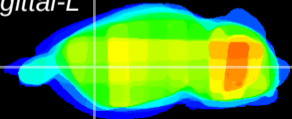

Coronal

Sagittal-R

Sagittal-L

ViBriSM: CX25033  
Horizontal

CPU lateral