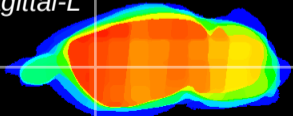

Coronal

Sagittal-R

Sagittal-L

ViBrism: CX25038
Horizontal

CPU lateral