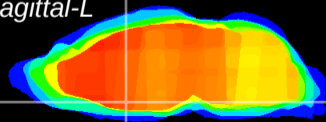

Coronal

Sagittal-R

Sagittal-L

ViBrism: CX25038
Horizontal

MPA