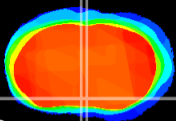

Coronal

Sagittal-R

Sagittal-L

ViBrism: CX25038
Horizontal

MPA