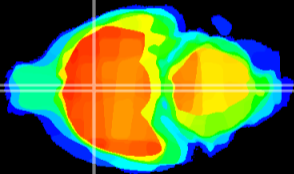

Coronal

Sagittal-R

Sagittal-L

ViBrism: CX25038
Horizontal

MPA