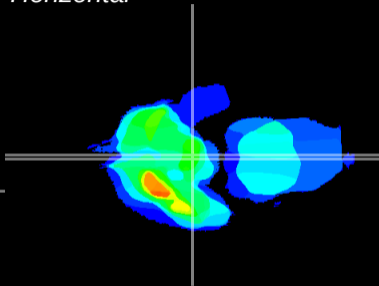

Coronal

Sagittal-R

Sagittal-L

ViBrism: CX25040
Horizontal

ME