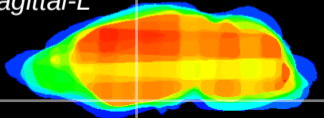

Coronal

Sagittal-R

Sagittal-L

ViBrisM: CX25040
Horizontal

S0