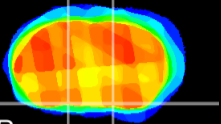

Coronal

Sagittal-R

Sagittal-L

ViBrisM: CX25040
Horizontal

S0