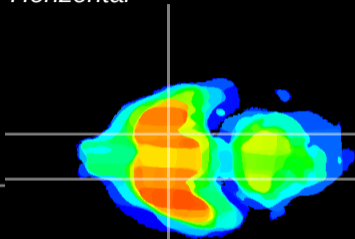

Coronal

Sagittal-R

Sagittal-L

ViBrisM: CX25040
Horizontal

S0