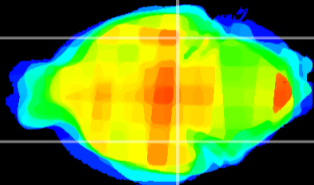

Coronal

Sagittal-R

Sagittal-L

ViBrism: CX25045
Horizontal

ventral S