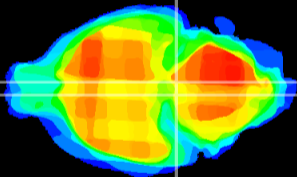

Coronal

Sagittal-R

Sagittal-L

ViBrism: CX25052
Horizontal

Pn