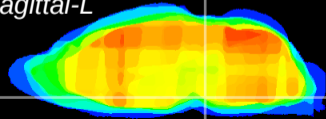

Coronal

Sagittal-R

Sagittal-L

ViBrism: CX25052
Horizontal

Pn