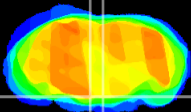

Coronal

Sagittal-R

Sagittal-L

ViBrism: CX25052
Horizontal

Pn