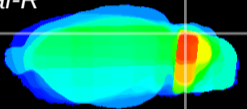

Coronal

Sagittal-R

Sagittal-L

ViBrism: CX25054
Horizontal

Cb lobe