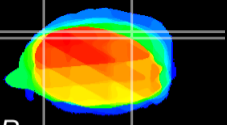

Coronal

Sagittal-R

Sagittal-L

ViBrism: CX25054
Horizontal

Cb lobe