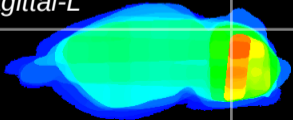

Coronal

Sagittal-R

Sagittal-L

ViBrism: CX25054
Horizontal

Cb lobe