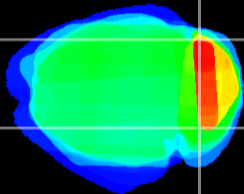

Coronal

Sagittal-R

Sagittal-L

ViBrism: CX25054
Horizontal

Cb lobe