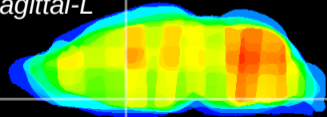

Coronal

Sagittal-R

Sagittal-L

ViBriSM: CX25056  
Horizontal

MPA