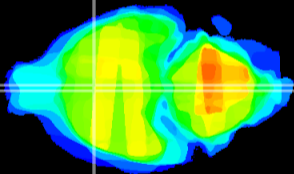

Coronal

Sagittal-R

Sagittal-L

ViBriSM: CX25056  
Horizontal

MPA