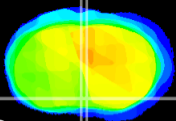

Coronal

Sagittal-R

Sagittal-L

ViBriSM: CX25056  
Horizontal

MPA