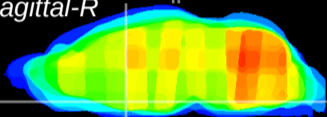

Coronal

Sagittal-R

Sagittal-L

ViBriSM: CX25056  
Horizontal

MPA