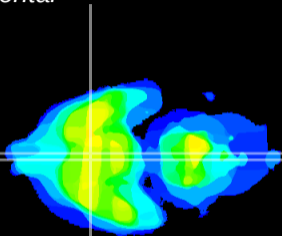

Coronal

Sagittal-R

Sagittal-L

ViBrism: CX25056
Horizontal

SCN