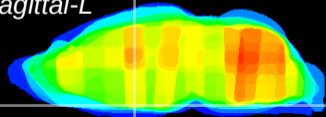

Coronal

Sagittal-R

Sagittal-L

ViBrism: CX25056
Horizontal

SCN