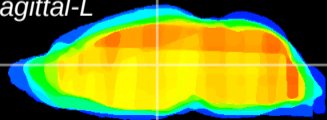

Coronal

Sagittal-R

Sagittal-L

ViBrism: CX25057
Horizontal

MD