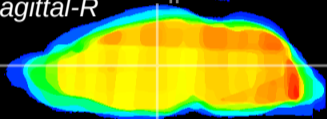

Coronal

Sagittal-R

Sagittal-L

ViBrism: CX25057
Horizontal

MD