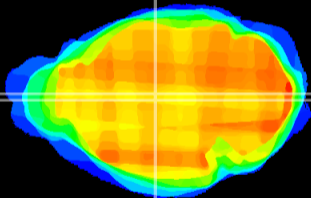

Coronal

Sagittal-R

Sagittal-L

ViBrism: CX25057
Horizontal

MD