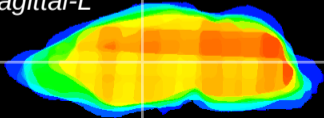

Coronal

Sagittal-R

Sagittal-L

ViBriSM: CX25057
Horizontal

VA/VL