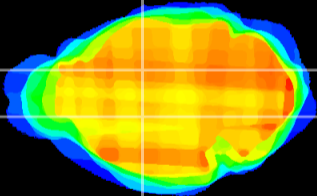

Coronal

Sagittal-R

Sagittal-L

ViBriSM: CX25057
Horizontal

VA/VL