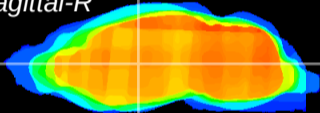

Coronal

Sagittal-R

Sagittal-L

ViBriSM: CX25057
Horizontal

VA/VL