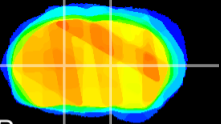

Coronal

Sagittal-R

Sagittal-L

ViBriSM: CX25057
Horizontal

VA/VL