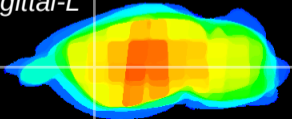

Coronal

Sagittal-R

Sagittal-L

ViBrism: CX25059
Horizontal

CPU lateral