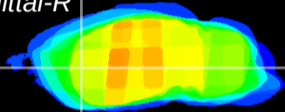

Coronal

Sagittal-R

Sagittal-L

ViBrism: CX25059
Horizontal

CPU lateral