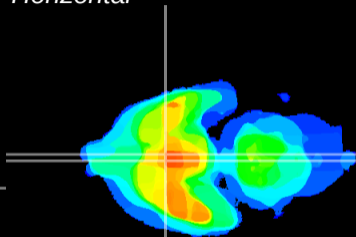

Coronal

Sagittal-R

Sagittal-L

ViBrism: CX25059
Horizontal

SCN